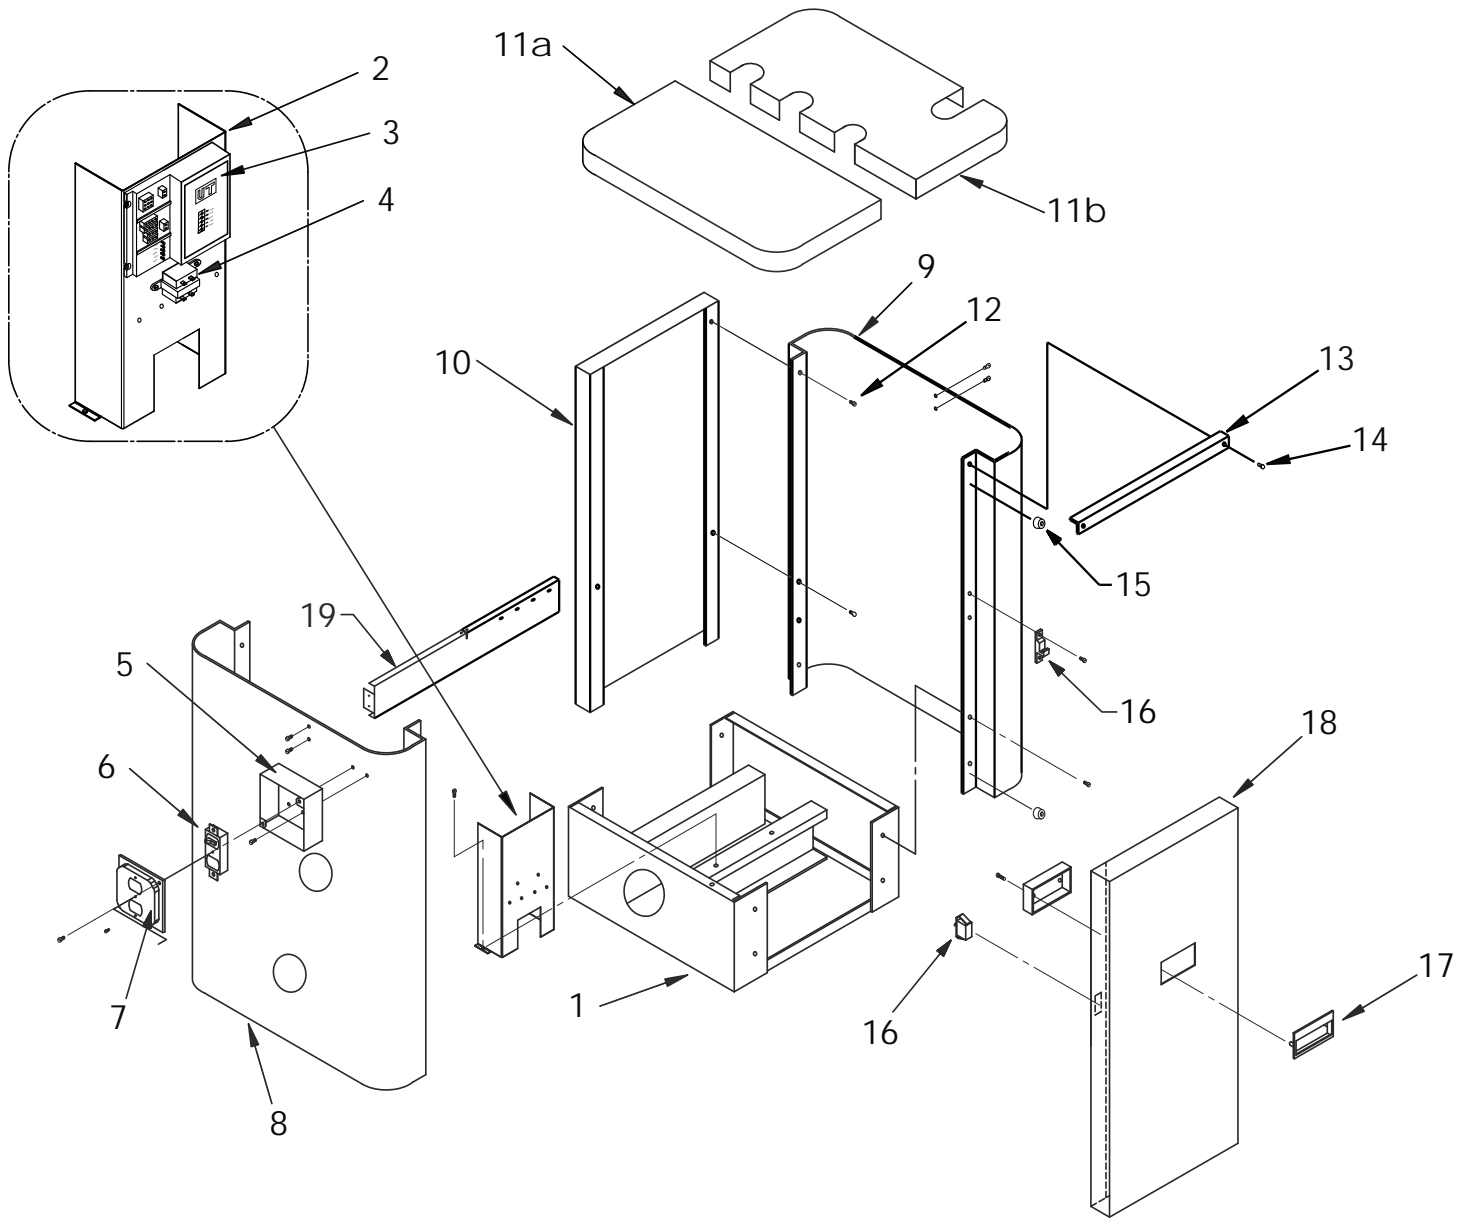

## JACKET AND BASE ASSEMBLY

ITEM	PART NO.	DESCRIPTION	QTY.
1	2272144	Base Replacement Kit (125-200)	1
2	650001028	Control Panel	1
3	14662803	Control Integrated	1
4	550001339	40 VA Transformer Replacement Kit	1
5	14631316	4" x 4" x 2 1/8" J-Box	1
6	14631319	Switch, P & S	1
7	14631318	J-Box Plate Cover	1
8	2272152AC	Jacket Panel, Left Side Replacement Kit, Blue	1
9	2272151AC	Jacket Panel, Right Side Replacement Kit, Blue	1
10	750001031AC	Jacket Panel, Back, Blue	1
11a	2370003AC	Jacket Panel, Top Left, Blue	1
11b	2370004AC	Jacket Panel, Top Right, Blue	1
12	14695074	Screw #10 x 1/2" ZP	14
13	750001034	Jacket Tie Bar	1
14	14695060	Screw #10 x 1/2"	12
15	1225013	Tap Bumper	4
16	1225012	Latch and Clip Kit	1
17	14631095	Door Pull	1
18	2272150AC	Jacket Service Door Replacement Kit	1
19	2485001	Pressure Switch Mounting Plate	1
*	240006970	Wire Harness	1
*	14631174	2 1/2" Plug	1
*	2272164	Jacket, Complete Replacement Kit, Blue	1