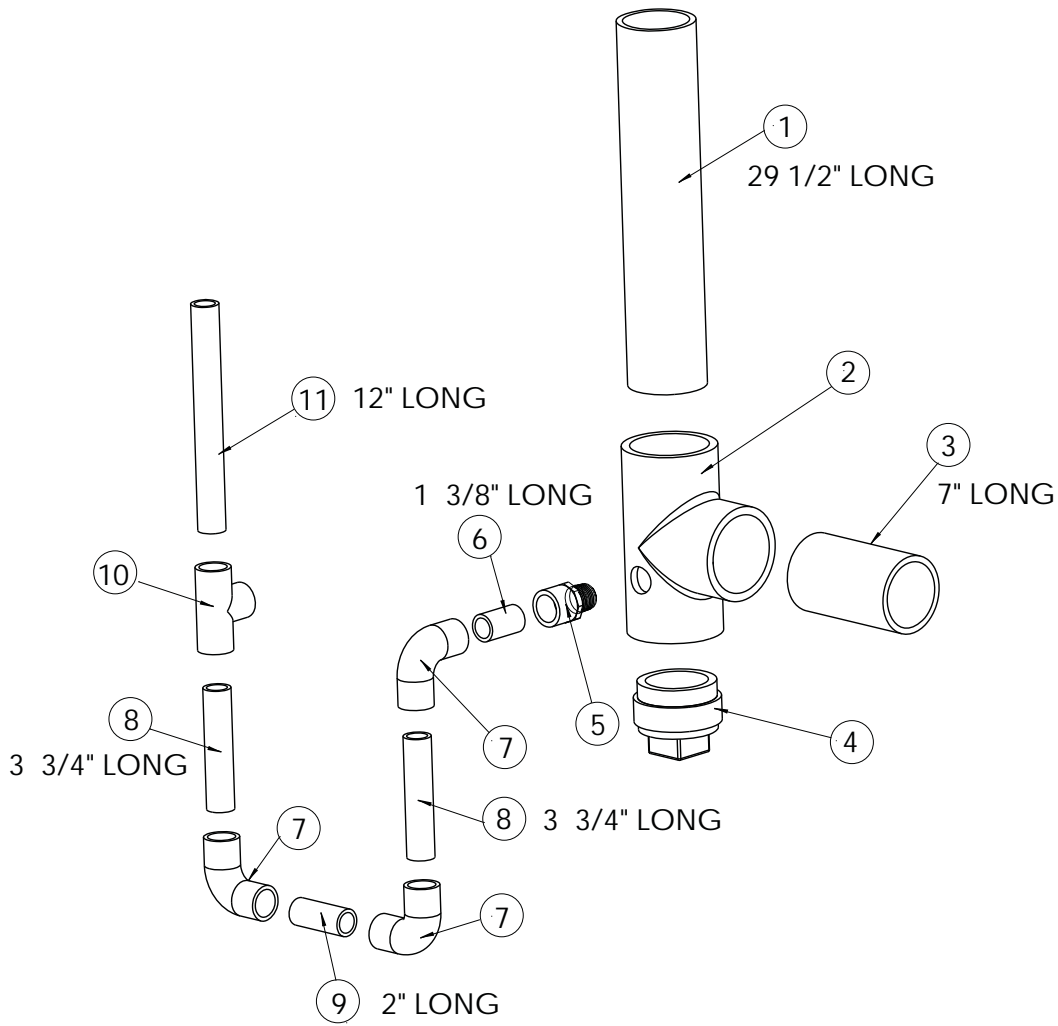

EXHAUST TEE AND CONDENSATE TRAP ASSEMBLY

ITEM	PART NO.	DESCRIPTION	QTY.
1	240006820	Vent Pipe 2" CPVC SCH-40 x 29½" S636	2
2	3001406	Tee 2" CPVC SCH-80 S636, w/ hole	1
3	240006827	Vent Pipe 2" CPVC SCH-40 x 7" S636	1
4	240005852	Cleanout, PVC, 2"	1
*	240007536	Parts Bag, 90-200 Condensate (contains items 5-11)	
5	1001002	PVC Fitting ½" NPT Male x ½" Slip Female	1
6	240007260	Pipe ½" PVC SCH-40 x 1⅜"	1
7	1190005	Elbow ½" x 90° PVC SCH-40	3
8	240007262	Pipe ½" PVC SCH-40 x 3¾"	2
9	240007261	Pipe ½" PVC SCH-40 x 2"	1
10	1510012	Tee ½" x ½" x ½" PVC SCH-40	1
11	240007263	Pipe ½" PVC SCH-40 x 12"	1
*	29571	3" Concentric Vent Kit ULC S636	1
*	240006822	Coupling, 2" CPVC	1

550001925 condensate Trap / Exhaust Tee Kit (contains items 2 thru 11 as well as parts for connecting to existing vent and condensate lines.)

* Not Shown