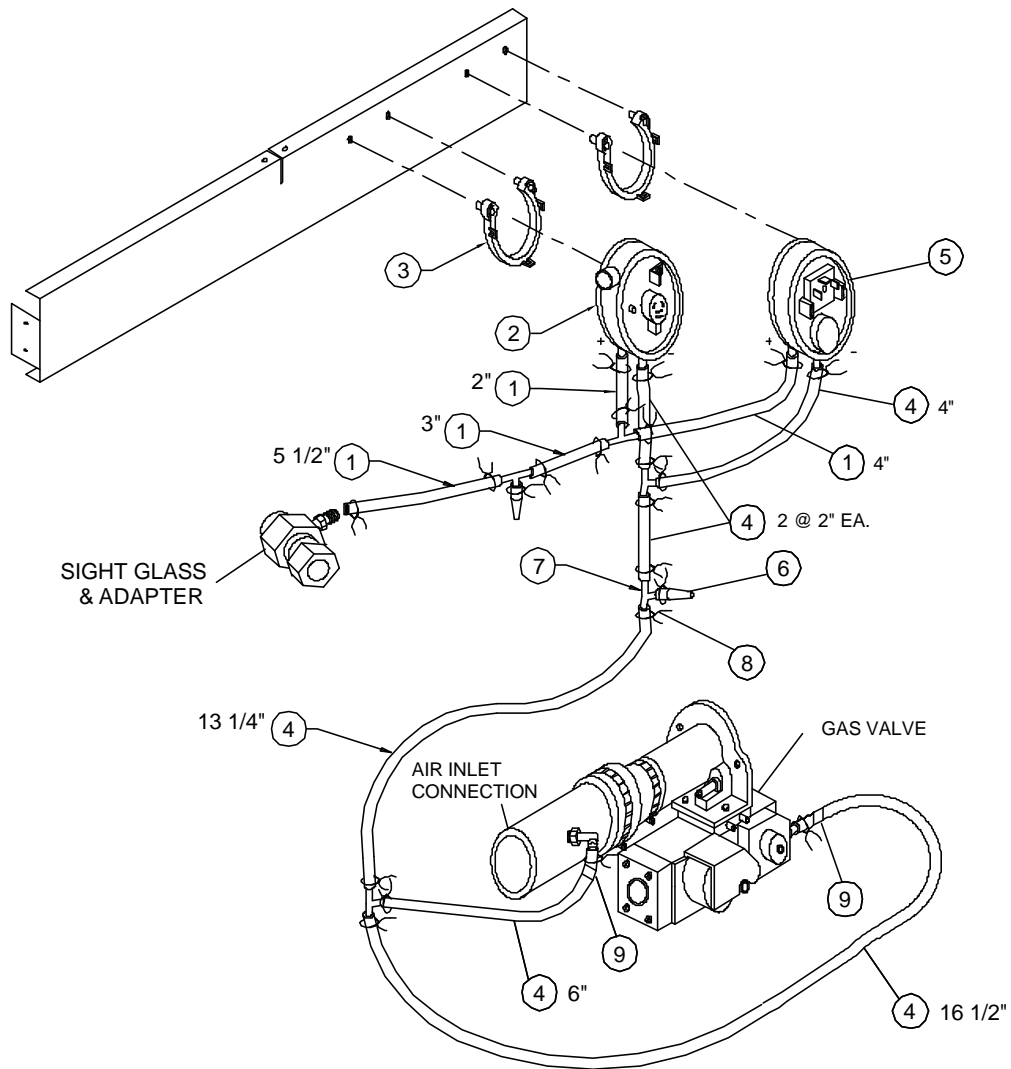

MIXER AND AIR PRESSURE SWITCH ASSEMBLY

ITEM	PART NO.	DESCRIPTION	QTY.
1	1552014	Silicone Tubing, $\frac{3}{16}$" I.D.	Varies
2	1401004	Air Pressure Switch, 3 1/2" W.C.	1
3	1401002	Air Pressure Switch Clip	2
4	1552004	Orange Silicone Tubing, $\frac{3}{16}$" I.D.	Varies
5	1401003	Air Pressure Switch, 1/2" W.C.	1
6	1230006	$\frac{3}{16}$" Black Vinyl Cap	2
7	1510009	Plastic Barbed Hose Tee, $\frac{3}{16}$" I.D.	5
8	1110001	Rotor Clamp	22
9	PB-002.02	Pilot Orifice, BBR10	2