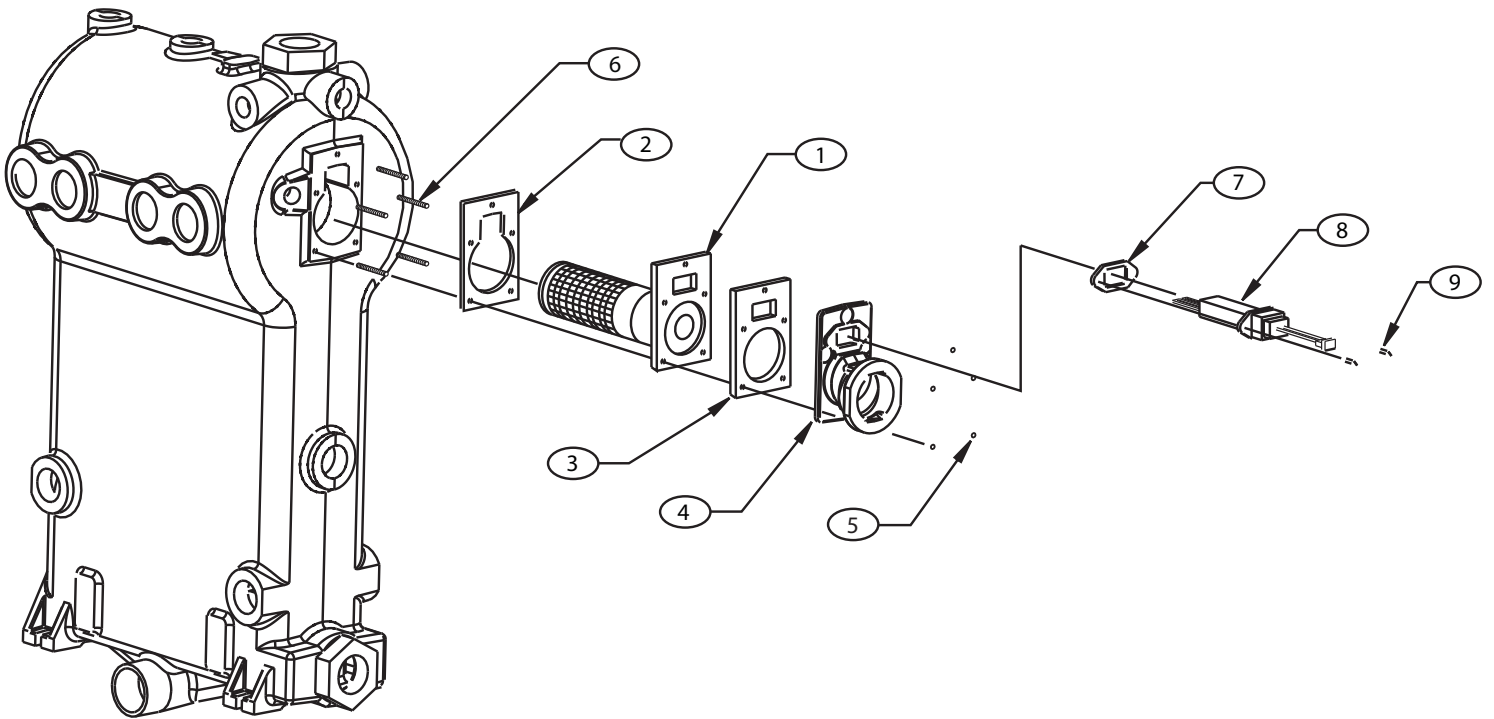

BURNER ASSEMBLY

ITEM	PART NO.	DESCRIPTION	QTY.
1	2272149	Burner Replacement Kit	1
2	1250009	Burner/Casting Gasket	1
3	1250008	Burner/Flue Adapter Gasket	1
4	12101022	Flue Adapter	1
5	14695810	Hex Nut w/Serrated Washer ¼"-20	5
6	1450011	Threaded Stud ¼"-20 x 1½"	5

Hot Surface Igniter Replacement Kit (P/N#550002068)

(includes Items 7-9 (below))

7	—	Igniter/Mixer Gasket	1
8	—	Hot Surface Igniter	1
9	—	Screw 10-32 x ¾"	2