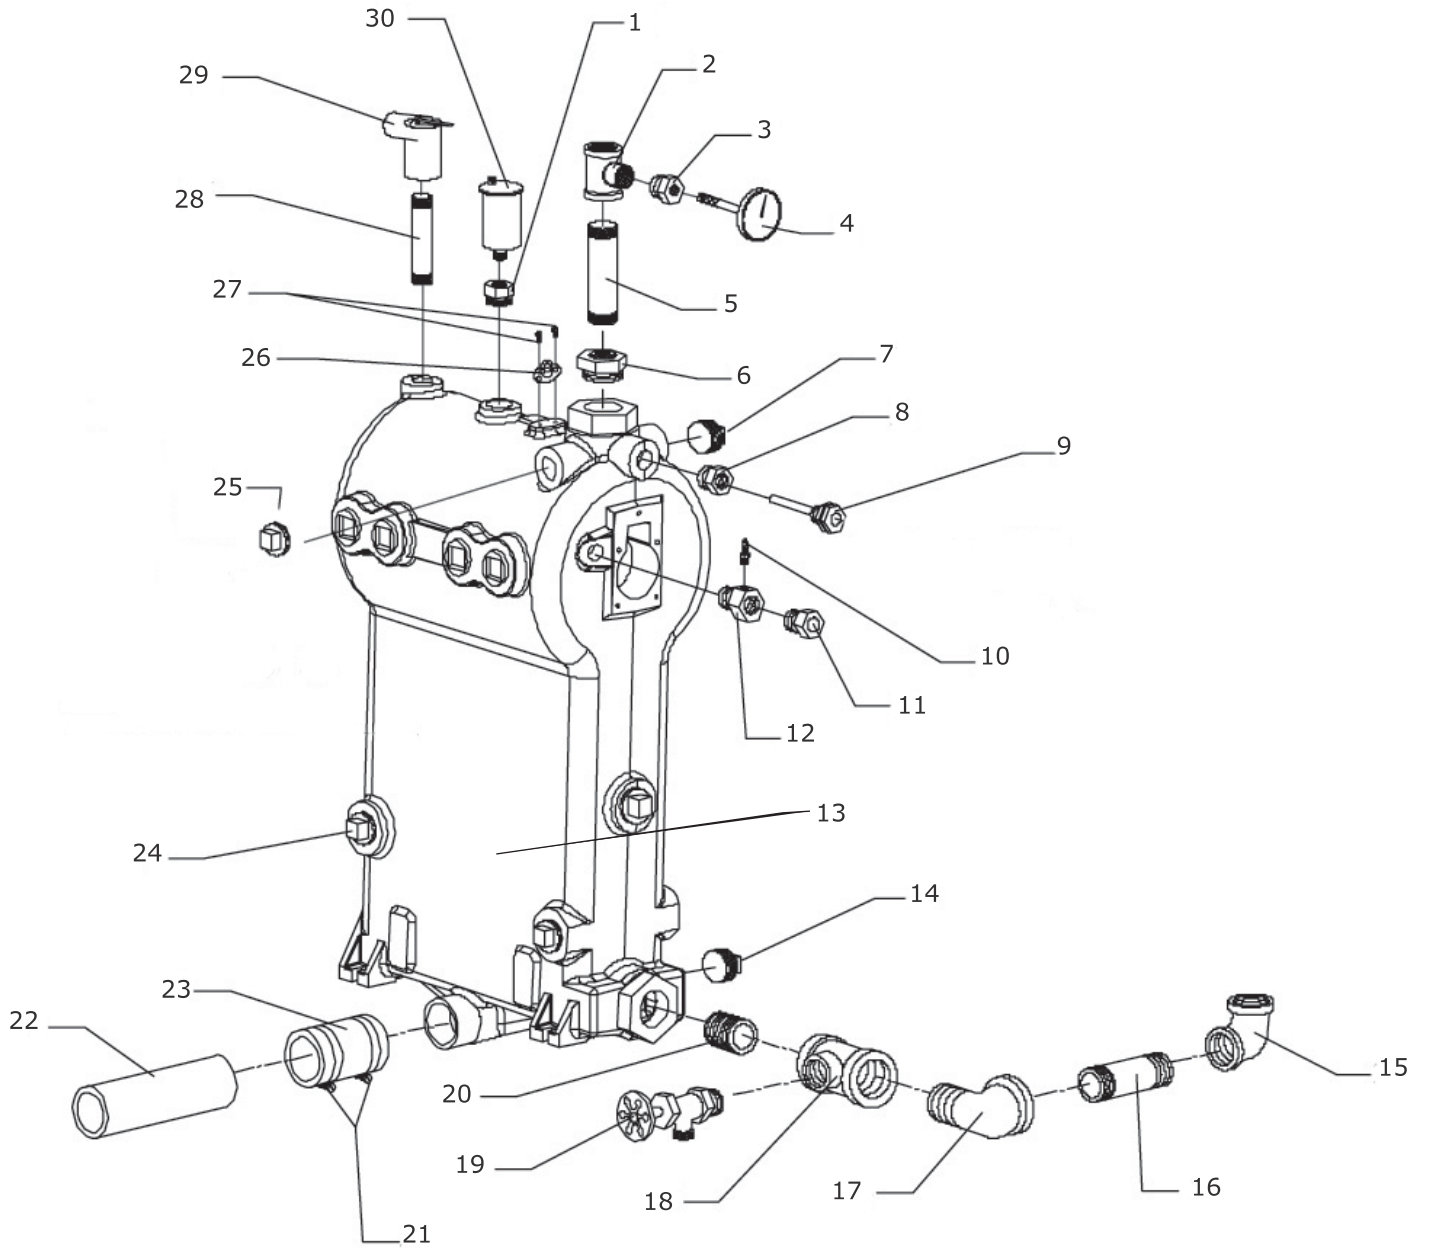

BOILER BLOCK AND PIPING ASSEMBLY

BOILER BLOCK AND PIPING ASSEMBLY

ITEM	PART NO.	DESCRIPTION	QTY.	
	2272160	Block Replacement Kit (Includes the following)	1	
1	240006955	Bushing, 3/4" x 1/8" Forged Steel	1	
6	240006459	Bushing, 1 1/2" x 1/4" 3000# Forged Steel	1	
7	240006957	Plug, 1" Forged Steel	2	
8	240006952	Bushing, 3/4" x 1/2" Forged Steel	1	
9	240009413	Well, Control 1/2" Hydrolevel	1	
10	1230010	Barb fitting, 1/8" x 3/16"	1	
11	14619002	Observation glass 3/4"	1	
12	14631004	Adapter	1	
13	240007283	Aluminum Monoblock Machined	1	
20	240006951	Pipe nipple, 1 1/2" x close Forged Steel	1	
26	1500005	Casting temp safety switch	1	
*	1450011	Threaded Stud 1/4-20 x 1 1/2	5	
*	14695810	Nut, 1/4-20 HWS	5	
*	240006460	Sealant, Anaerobic, 250 ML tube	1	
*	1040004	Bolt, 5/16 x 1 1/2 Carriage	4	
*	1330001	Nut, 5/16-18 Whizlok,	4	
*	14695004	Self Tapping Screw 8-32 x 3/8	2	
The following parts are not included in the block replacement kit				
2	PF05901	1 1/4" x 1 1/4" x 3/4" Std. Black Tee	1	
3	1060002	3/4" x 1/4" Std. Black Iron Bushing	1	
4	1260006SP	Temp/Pressure Gauge, 2" Shank	1	
5	PF06501	1 1/4" x 7" NPT Std. Black Pipe Nipple	1	
14	240006957	Plug, 1" Forged Steel	2	
15	1190002	Elbow 1 1/4" x 90°	1	
16	1310002	Nipple, Std. Blk. 1 1/4" x 4 1/2"	1	
17	1190004	1 1/4" Street Elbow Blk. 90°	1	
18	1510010	Reducing Tee 1 1/2" x 1 1/4" x 3/4"	1	
19	240009323	Valve BLR DR 3/4"	1	
21	14631302	Clamp stainless steel #44	2	
22	240006827	Vent Pipe 2" CPVC SCH-40 x 7" S636	1	
23	14631301	Hose 3" Long x 2 3/8" ID x 2 3/4" OD	1	
24	1395002	1 1/4" Socket Head Plug	16	
27	14695802	Screw Soc HD Cap 8-32 x 3/16"	2	
28	14607002	3/4" x 6 1/2" Std. Black Nipple	1	
29	14622011	3/4" Relief Valve	1	
30	1580006	Air Purge Vent w/Check Valve	1	
*	290009365	High Limit, LWCO Control	1	
	550002586	Kit, replacement LWCO /High Limit Control	1	
*	550002586 LWCO Replacement Kit	240009365	LWCO, High Limit	1
		240009413	Well, High Limit	1
* Not Shown