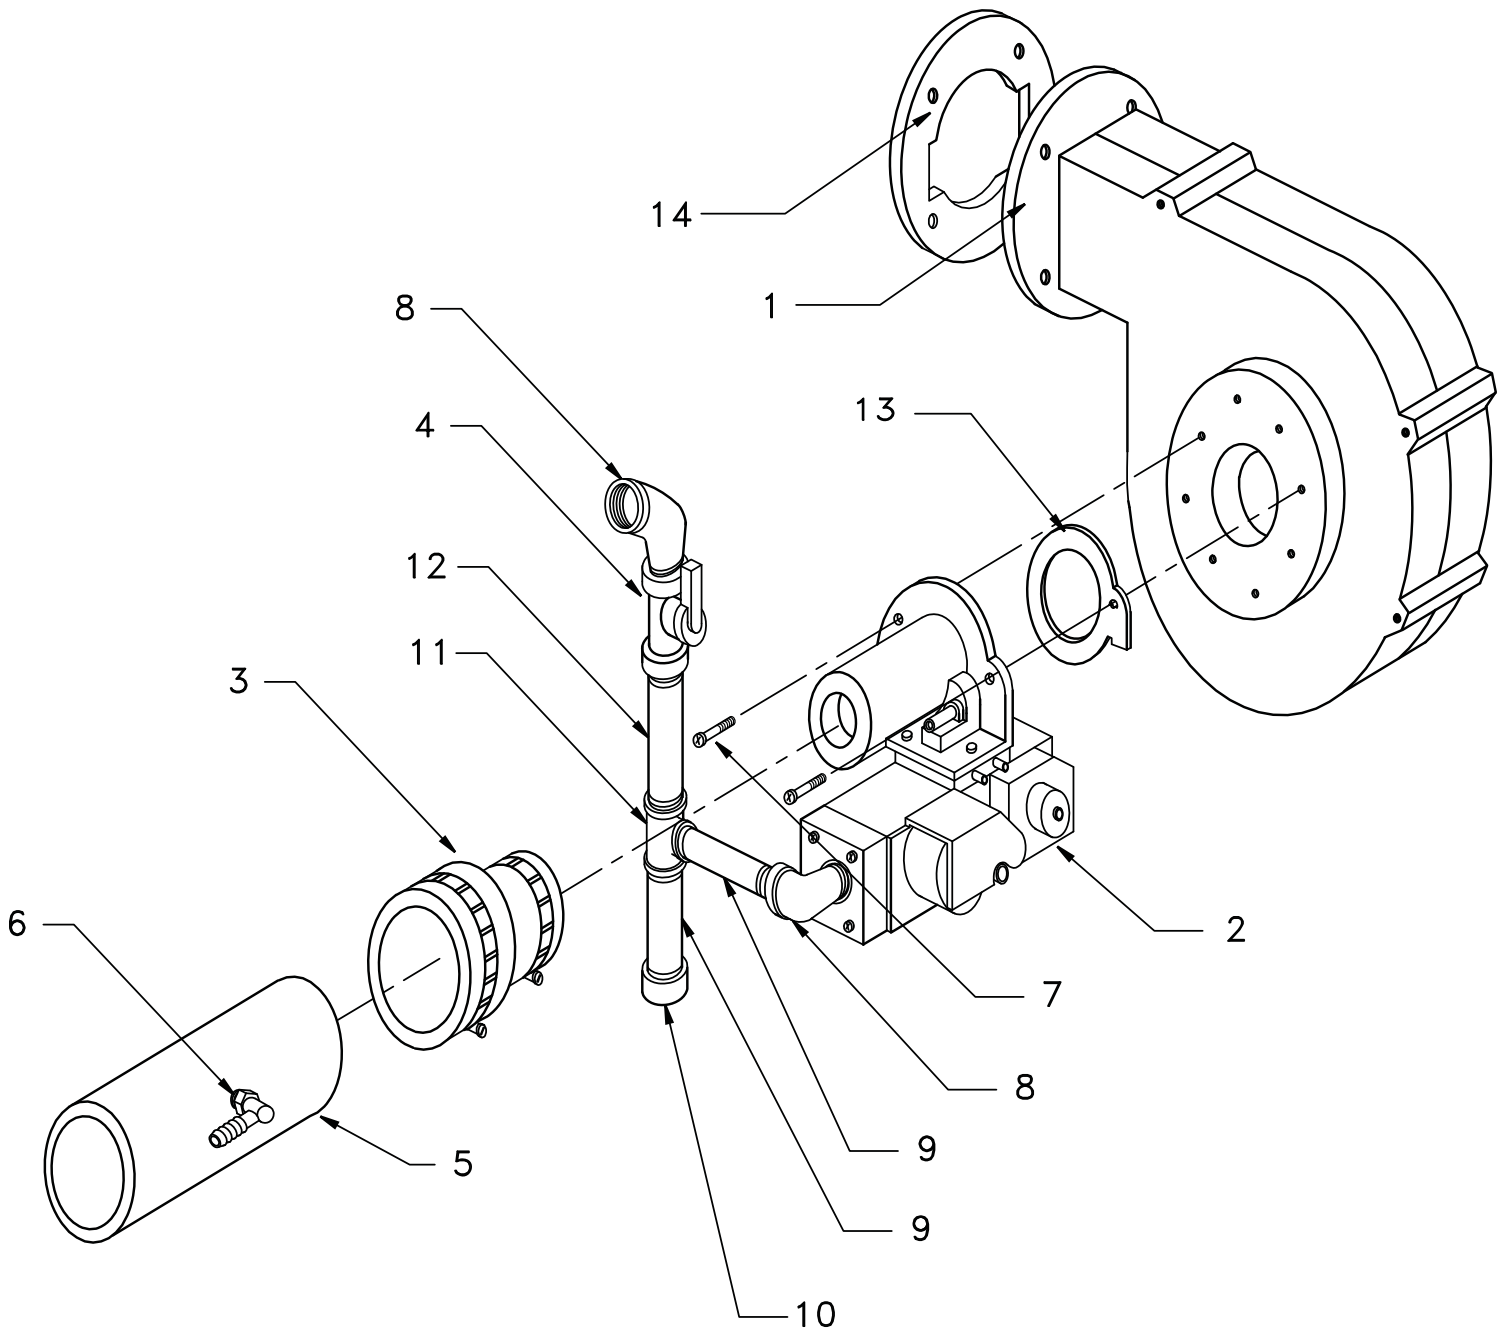

FLUE ADAPTER AND EXHAUSTER ASSEMBLY

FLUE ADAPTER AND EXHAUSTER ASSEMBLY

ITEM	PART NO.	DESCRIPTION	QTY.
1	2272145	Blower Replacement Kit (includes #13 (below))	1
2	2272140	Gas Valve Replacement Kit (125 Only)	1
	2272141	Gas Valve Replacement Kit (150 Only)	1
	2272142	Gas Valve Replacement Kit (175 Only)	1
	2272143	Gas Valve Replacement Kit (200 Only)	1
3	14631311	2" x 1½" Flex Coupling	1
4	1570038	Ball Valve ½" (Blue)	1
5	1400007	Vent Pipe 2" PVC SCH-40 (8" Long)	1
6	1230011	Fitting, PE, ⅛" NPT" x ⅜", Barb 90°	1
7	1450012	Screw T25 Torx	2
8	14693801	Elbow Street Mall ½" - 90 PWX	2
9	14607301	Nipple Blk. Std. ½" NPT x 3"	2
10	1225015	Cap ½" Cast Iron	1
11	14657015	Tee Black ½"	1
12	14607803	Nipple Blk. Std. ½" x 4½"	1
13	1250021	Gasket, Cork, Venturi	1
14	1250007	Gasket, Fan Flue Adapter	1
*	1272033	Nat to LP Replacement Kit (125 Only)	1
*	1272034	Nat to LP Replacement Kit (150 Only)	1
*	1272035	Nat to LP Replacement Kit (175 Only)	1
*	1272036	Nat to LP Replacement Kit (200 Only)	1
*	1272037	LP to Nat Replacement Kit (125-200)	1

* Not Shown