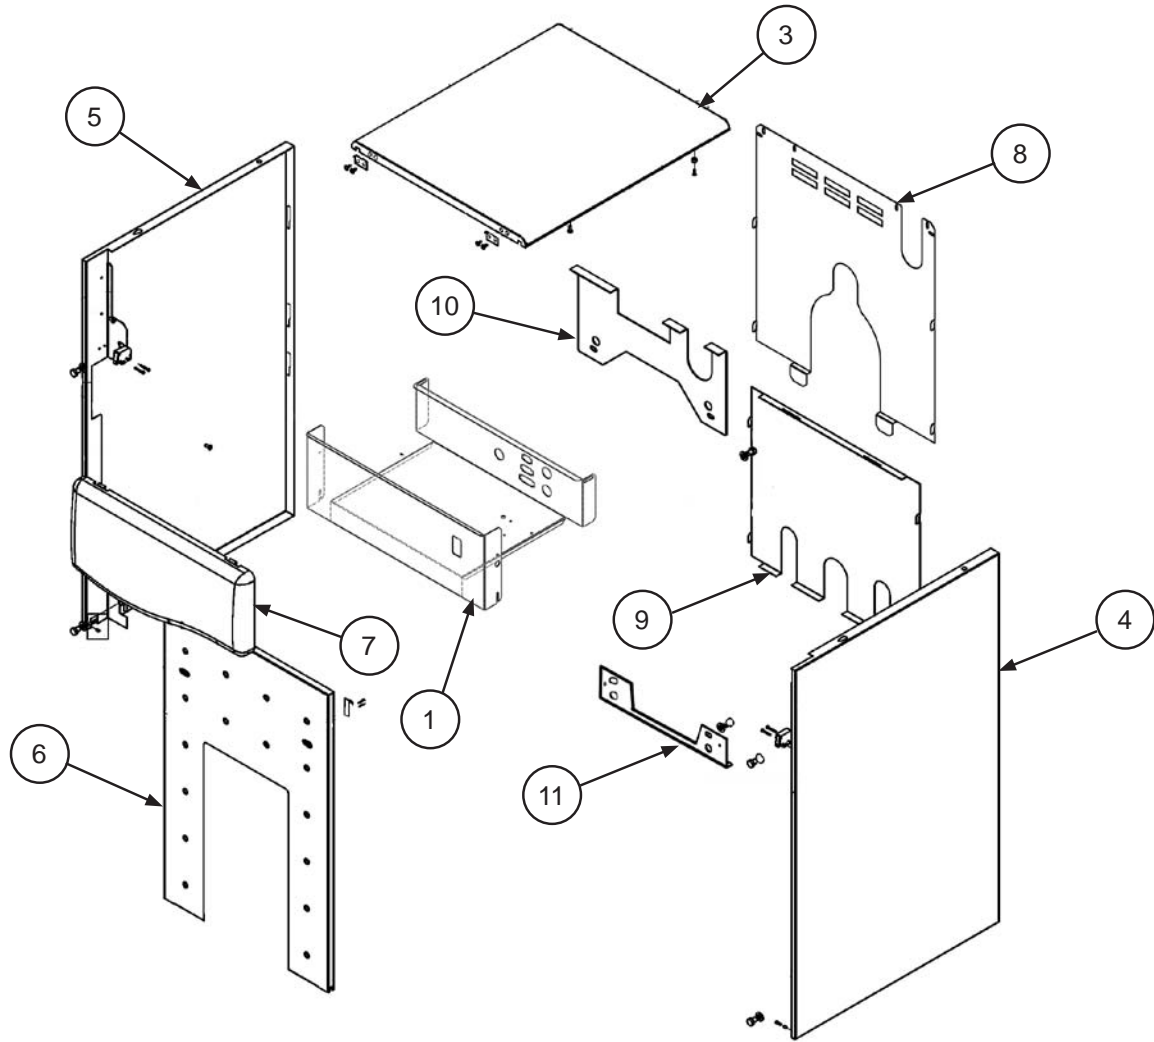

# JACKET

Key	Description	MODELS			
		4 section	5 section	6 section	7 section
	Complete Jacket Assembly	<b>240007118</b>	<b>240007119</b>	<b>240007120</b>	<b>240007121</b>
1	Control Panel	240007123	§	§	§
2	Hardware Bag	550001937	§	§	§
3	Top Panel	240007310	240007311	240007312	240007313
4	Right Panel	240007319	240007320	240007321	240007322
5	Left Panel	240007327	240007328	240007329	240007330
6	Front Panel	240007337	§	§	§
7	Front Hinged Door	240007314	§	§	§
8	Rear Panel, Upper	240007331	§	§	§
9	Rear Panel, Lower	240007333	§	§	§
10	Intermediate Support Plate - Upper	240007334	§	§	§
11	Intermediate Support Plate - Lower	240007335	§	§	§
12	Block Insulation Wrap*	240007339	240007340	240007341	240007342
13	Block Insulation Rear*	240007338	§	§	§