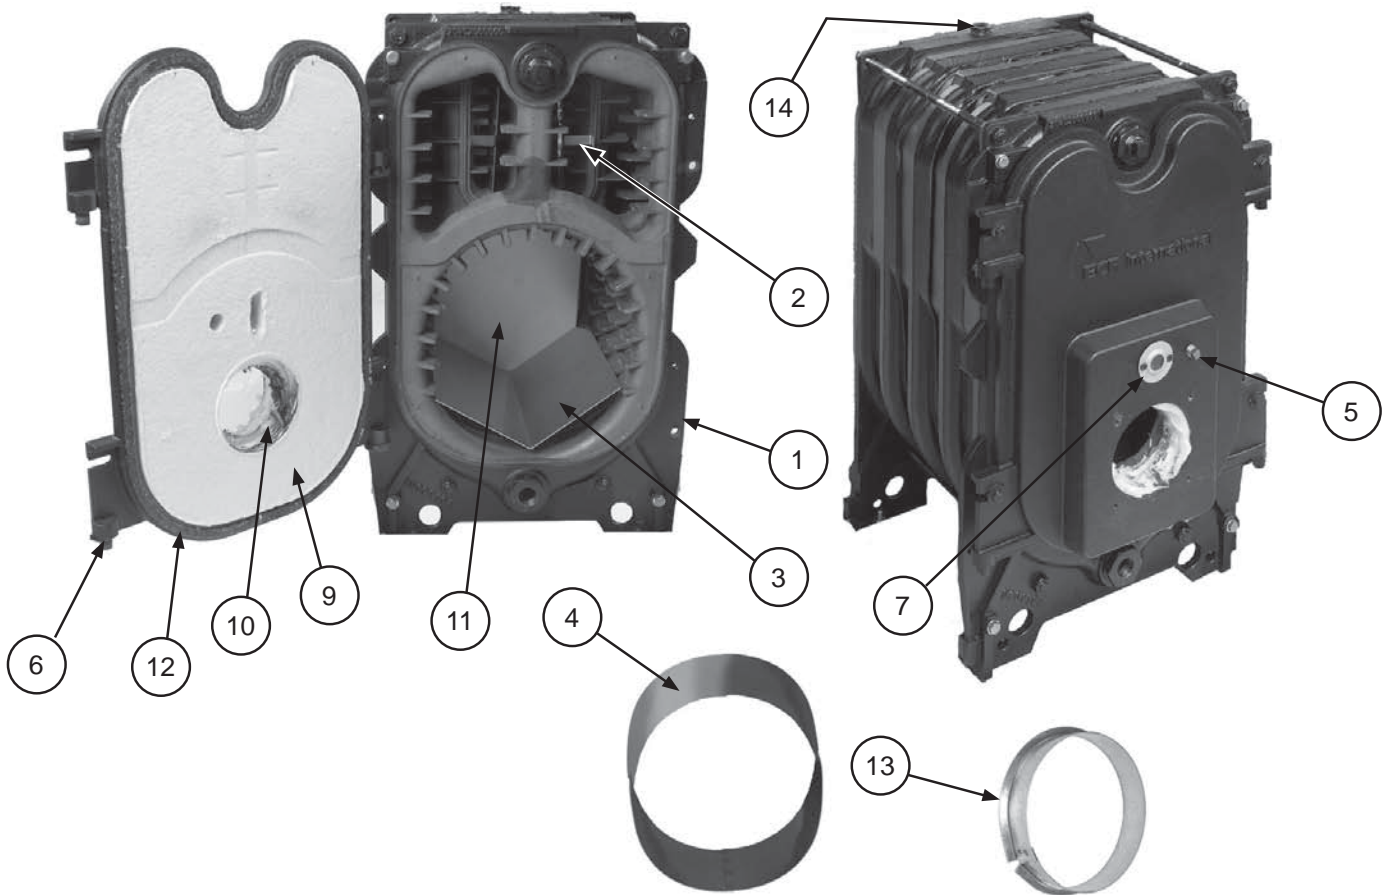

HEAT EXCHANGER

ITEM	DESCRIPTION	MODELS			
		4 Section	5 Section	6 Section	7 Section
1	Heat Exchanger Block	240007131	240007132	240007133	240007134
2	Top Baffle	109007385	109007386	109007387	N/A
3	V-Shaped Liner	N/A	N/A	109007316	109007315
4	Stack, 4 Section	109007317	N/A	N/A	N/A
5	1/4"NPT Plug	240005463	§	§	§
6	Burner door with insulation & rope gasket	240007305	§	§	§
7	Sight Glass Replacement Kit	550001932	§	§	§
8	Door Hinge Kit (2 hinges included)	550001933	§	§	§
9	Door insulation (hard)*	240007300	§	§	§
10	Door Insulation (soft)*	240007301	§	§	§
11	Target Wall Insulation*	240007302	§	§	§
12	Door Rope Gasket*	240007390	§	§	§
13	Flue Spacer	109007382	§	§	N/A
14	Well in Block	240007391	§	§	§

§ = Same as 4 section.

* **WARNING:** This product contains fiberglass and/or ceramic fibers. Possible cancer hazard. To avoid this possible hazard, avoid breathing fiberglass wool & ceramic fiber dust. May cause irritation to skin, eyes & respiratory tract.