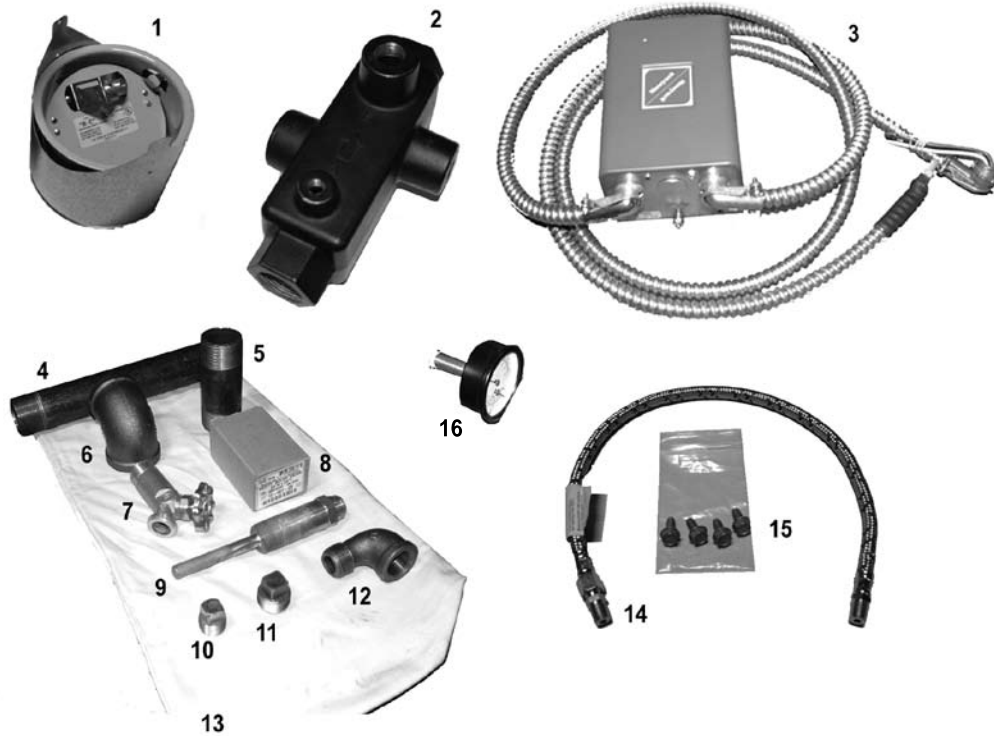

## STANDARD CONTROLS & ACCESSORIES

Key	Description	Part Number
1a	Barometric Draft Control, 5" (4 thru 6 section)	240007166
1b	Barometric Draft Control, 6" (7 Section only)	14620007
2	Controls Manifold	240007049
3	<b>Aquastat Control Assembly (USA)</b>	<b>3001387</b>
3a	Aquastat Control	240007142
3b	Wire Harness, Aquastat	240007126
3c	Wire Harness, Circulator	37519501
4	1 1/4" x 10" Nipple	14607012
5	1 1/4" x 6" Nipple	14607017
6	1 1/4" x 90° Elbow	1190002
7	Drain Valve	HW-016.02
8	Relief Valve (30 PSI)	VR-001.01
9	Aquastat Immersion Well, 3/4" NPT	1635001
10	1/2"NPT Plug	1395003
11	3/4"NPT Plug	1395001
12	3/4" Street Elbow	14693040
13	Parts Bag	14684021
14	24" Flexible Oil Line	240007147
15	Burner attachment bolts - 5/16-18 X 3/4" LG	240007237
16	Temperature / Pressure Gauge	1260006